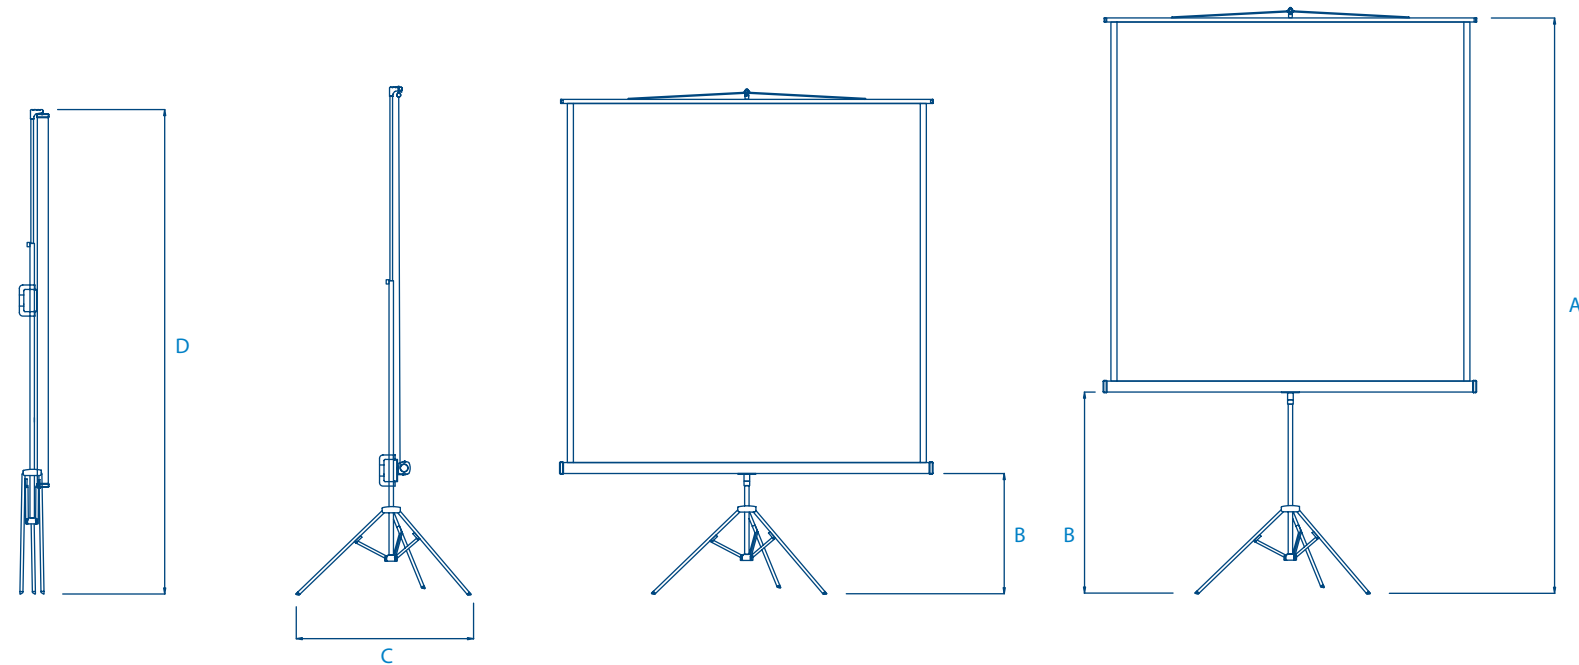

Specifications

Lena TS

LENA TS

Size	Order Codes	View Area (inches)			Black Masking (inches)			Dimensions (mm)						
		M/W	height	width	diag.	sides	bottom	top	max height	floor to casing height	min floor area	folded length	nett weight	shipping weight
		height	width	diag.	sides	bottom	top	A	B	C	D	(kg)	L x W x D (cm)	weight (kg)
Square Format	60" x 60"	Lena-TS60	60	57.6	1.18			2464	670 to 970	800	1780	4.5	190 x 19 x 17	5.8
	70" x 70"	Lena-TS70	70	67.6	1.18			2616	670 to 970	800	2080	5	220 x 19 x 17	6.3
	84" x 84"	Lena-TS84	84	81.6	1.18	NA		2921	990.6 to 1143	1000	2510	12	248 x 22 x 15	14.8
	96" x 96"	Lena-TS96	96	93.6	1.18			3150	1016 to 1346.2	1000	2660	15.8	279 x 22 x 15	20

Specifications

Liza Enigma, Liza 100N & II

Liza 100N (with ABS)
Liza Enigma (without ABS)

Size	Order Codes		View Area (inches)			Black Masking (inches)			Dimensions (mm)									
	M/W	P/S 2	height	width	diag.	sides	bottom	top	dimensions (mm)						nett weight	shipping weight		
									A	B	C	D	E	F	G	(kg)	L x W x D (cm)	weight (kg)
Square Format	50" x 50"	L50X50MW	L50X50PS	50	50			Optional	66	135	1374	1337	1270	1270	25	2.6	194 x 11 x 8	3
	60" x 60"	L60X60MW	L60X60PS	60	60			(P/S 2 will have 1.18" side borders)	66	135	1628	1591	1524	1524	25	3.3	194 x 11 x 8	3.7
	70" x 70"	L70X70MW	L70X70PS	70	70				66	135	1882	1845	1778	1778	25	4.2	194 x 11 x 8	4.6

* Overall fabric size equals to view area plus black masking