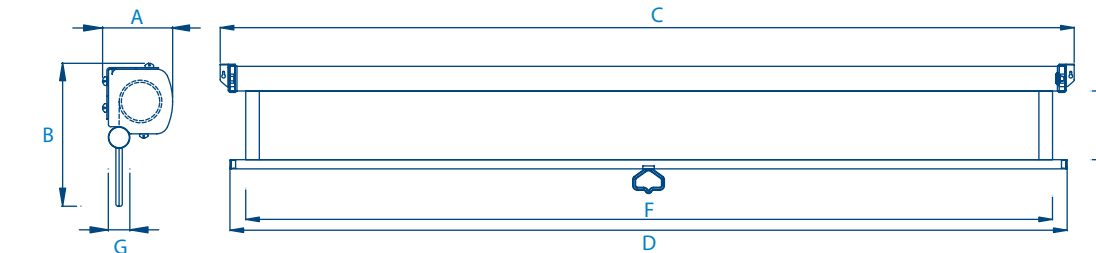

Specifications

Lena TS

LENA TS

Size	Order Codes	View Area (inches)			Black Masking (inches)			Dimensions (mm)						
		M/W	height	width	diag.	sides	bottom	top	max height	floor to casing height	min floor area	folded length	nett weight	shipping weight
		height	width	diag.	sides	bottom	top	A	B	C	D	(kg)	L x W x D (cm)	weight (kg)
Square Format	60" x 60"	Lena-TS60	60	57.6	1.18			2464	670 to 970	800	1780	4.5	190 x 19 x 17	5.8
	70" x 70"	Lena-TS70	70	67.6	1.18			2616	670 to 970	800	2080	5	220 x 19 x 17	6.3
	84" x 84"	Lena-TS84	84	81.6	1.18	NA		2921	990.6 to 1143	1000	2510	12	248 x 22 x 15	14.8
	96" x 96"	Lena-TS96	96	93.6	1.18			3150	1016 to 1346.2	1000	2660	15.8	279 x 22 x 15	20

Specifications

Liza Enigma, Liza 100N & II

Liza 100N (with ABS)
Liza Enigma (without ABS)

Size	Order Codes		View Area (inches)			Black Masking (inches)			Dimensions (mm)									
	M/W	P/S 2	height	width	diag.	sides	bottom	top	dimensions (mm)						nett weight	shipping weight		
									A	B	C	D	E	F	G	(kg)	L x W x D (cm)	weight (kg)
Square Format	50" x 50"	L50X50MW	L50X50PS	50	50			Optional	66	135	1374	1337	1270	1270	25	2.6	194 x 11 x 8	3
	60" x 60"	L60X60MW	L60X60PS	60	60			(P/S 2 will have 1.18" side borders)	66	135	1628	1591	1524	1524	25	3.3	194 x 11 x 8	3.7
	70" x 70"	L70X70MW	L70X70PS	70	70				66	135	1882	1845	1778	1778	25	4.2	194 x 11 x 8	4.6